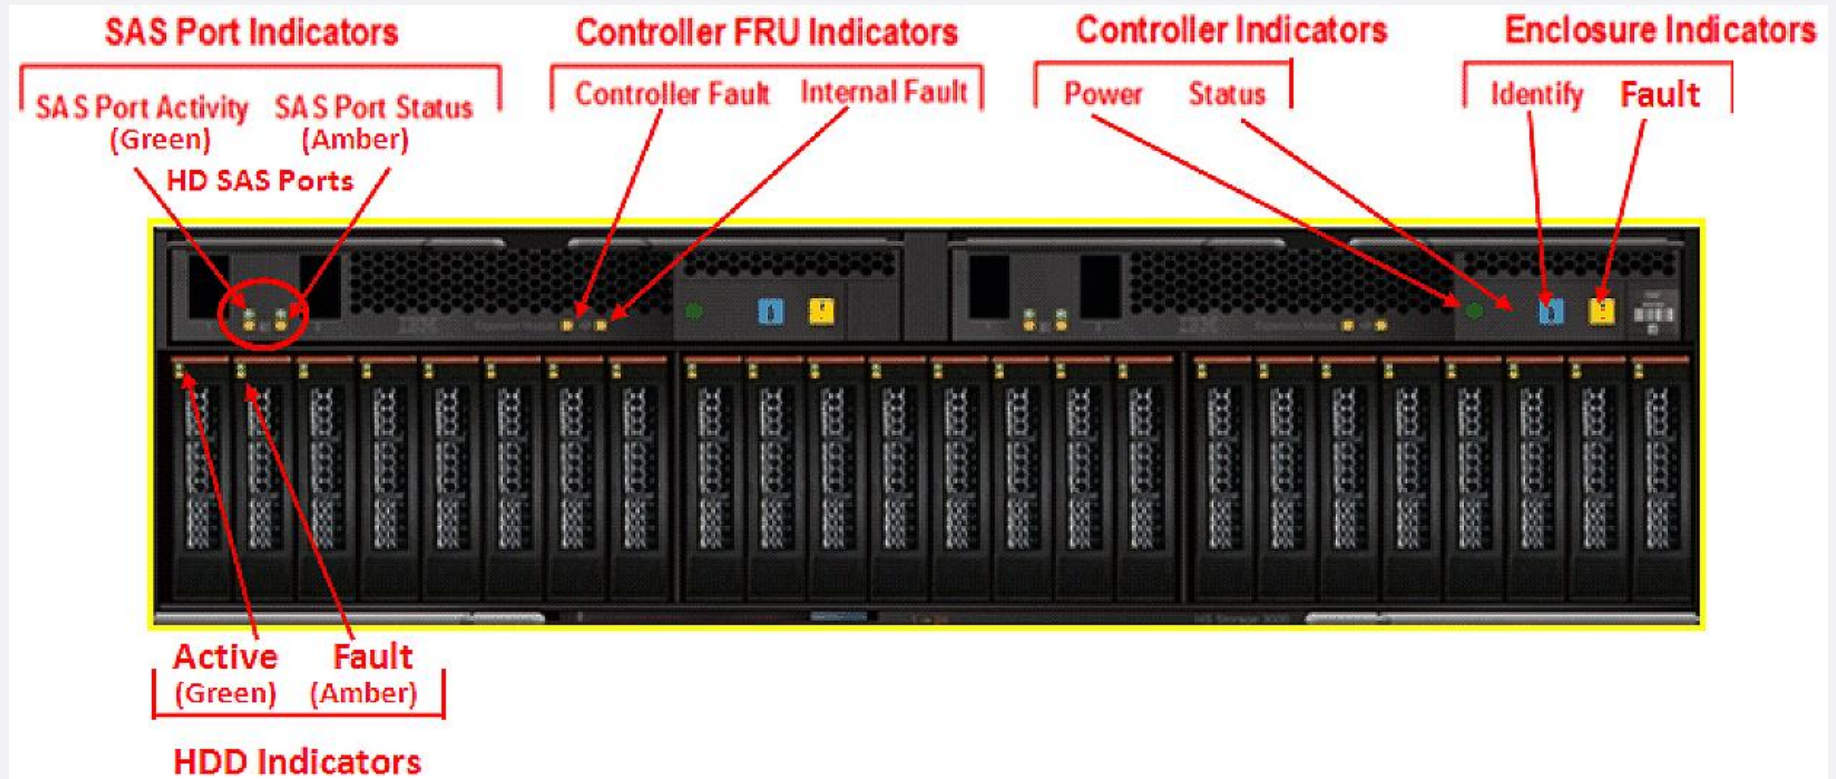

Flex System v7000 expansion enclosure