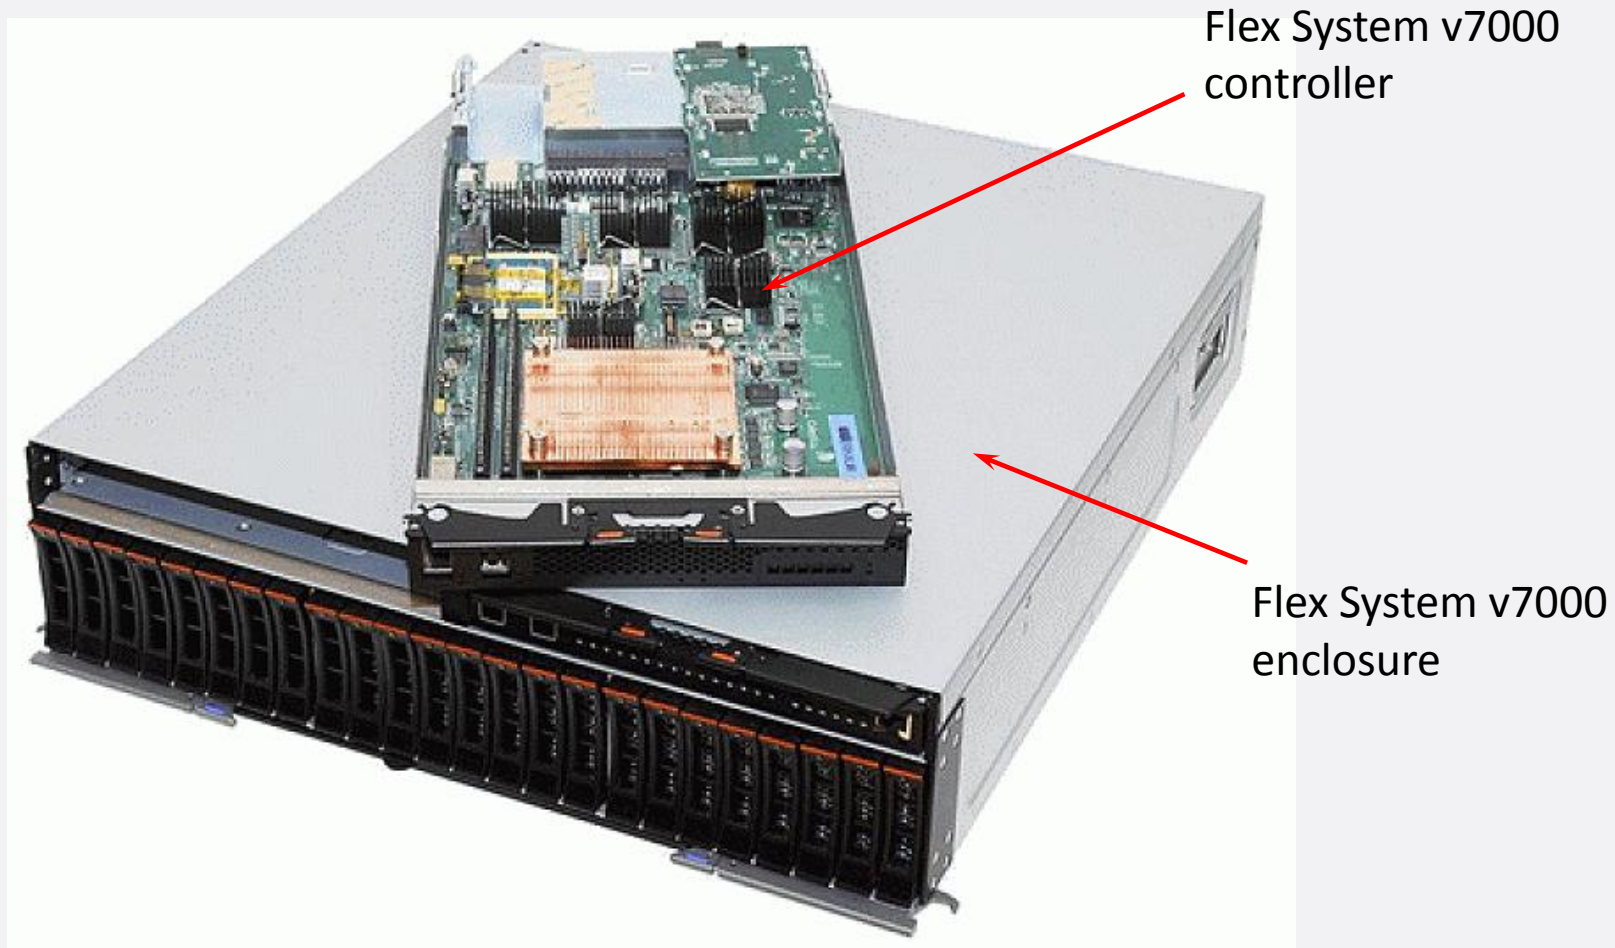

v7000 Storage Node

IBM Flex System V7000 Storage Node